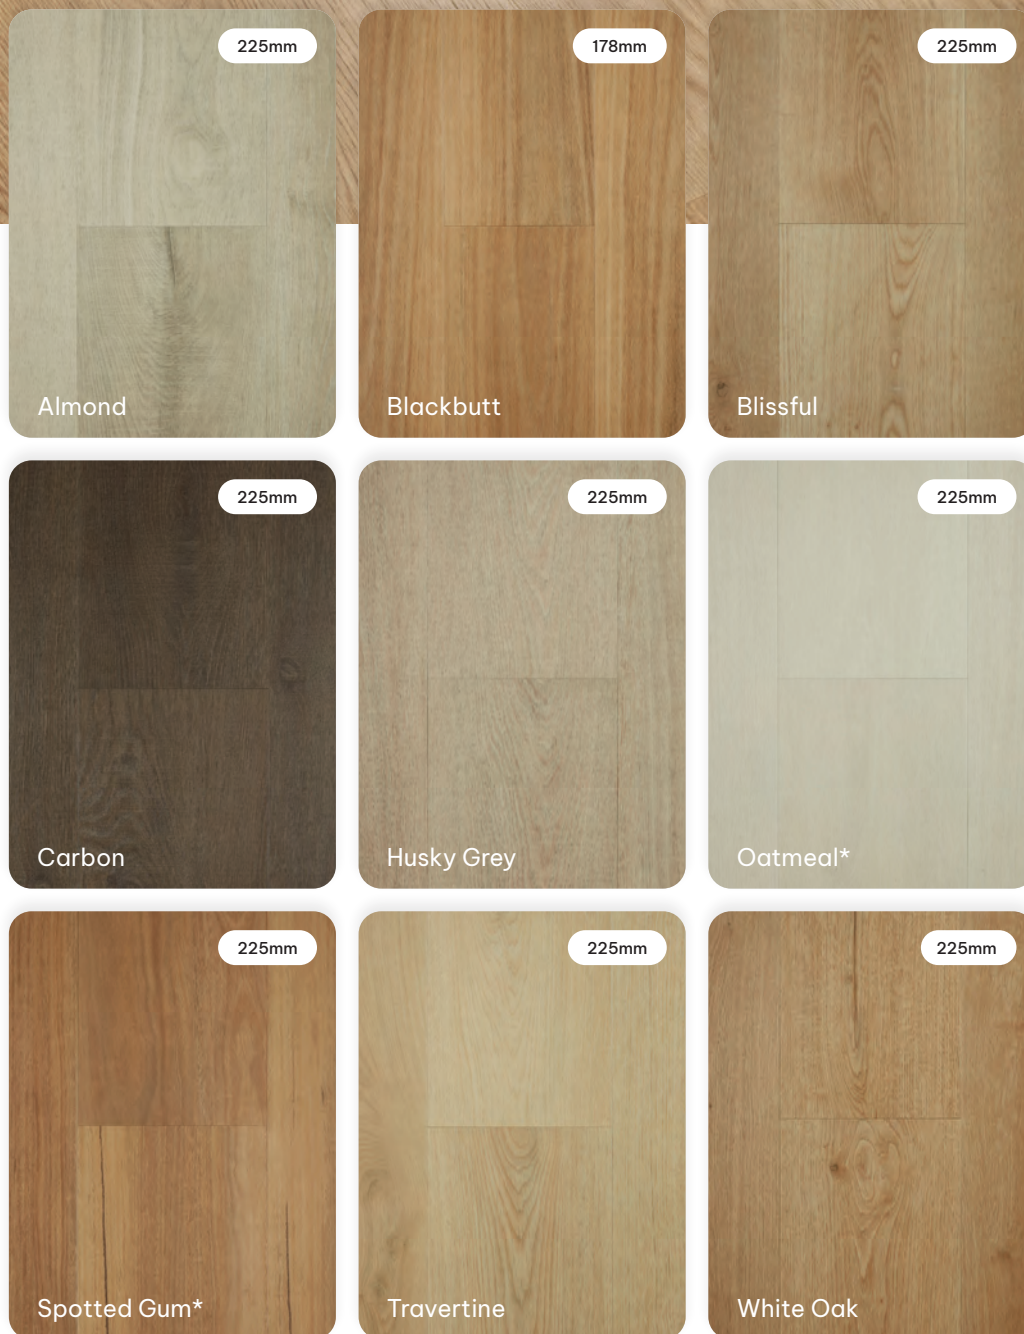

**Australia's Most  
Beautiful Floors**

BLISSFUL

COLOUR RANGE

## Lifestyle Collection Hybrid EPC Flooring

Our Lifestyle Collection is an exciting addition to our Hybrid flooring range, it's available in 9 colours including popular selections, Blackbutt & Spotted Gum. Lifestyle Hybrid flooring provides interior water resistant protection against topical spills and when little accidents happen. It features an attached acoustic IXPE foam sound pad to deliver whisper quiet foot comfort & sound absorption. Available in wide plank formats for a luxurious look.

Lifestyle hybrid flooring features class leading unique plank visuals with excellent pattern variability. The hybrid flooring planks are manufactured from a composite polymer & stone fibre core (EPC) combining a commercial grade 0.7mm Vinyl wear layer: the end result provides durability with charming visual decors ideal for everyday living.